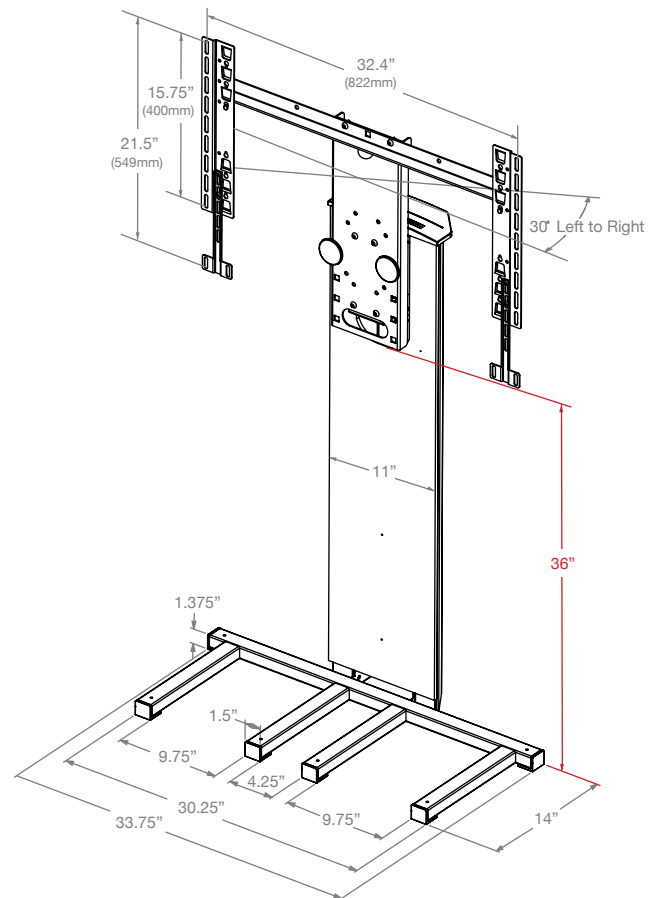

The Synchro Furniture Mate puts TVs where viewers want to watch without occupying walls or furniture surfaces. Its unique fork-like base mates with most cabinets for a fully integrated appearance.

A strong steel column supports sets up to 60 inches weighing up to 110 lbs and keeps all cables out of sight.

Offers variable height settings and manual swivel, 30° left to right.

Model: SY/FM1

Clearance Below TV

The Furniture Mate provides 26 to 36 inches of clearance from the floor to the bottom of the TV for screens 32 to 60 inches in size.

| TV Screen Diagonal Size | Furniture Mate Clearance |
|-------------------------|--------------------------|
| 32" | 36" |
| 37" | 35" |
| 40" | 34" |
| 42" | 33" |
| 46" | *32" |
| 50" | *31" |
| 52" | *28" |
| 55" | *27" |
| 60" | *26" |

Dimension from bottom of TV to the floor. Unit adjusted to maximum position.

* The optional Vertical Extension Kit, for TVs 46 to 60 inches in size, achieves a clearance up to 36 inches.

ADVANCED FLEXIBLE SOLUTIONS™